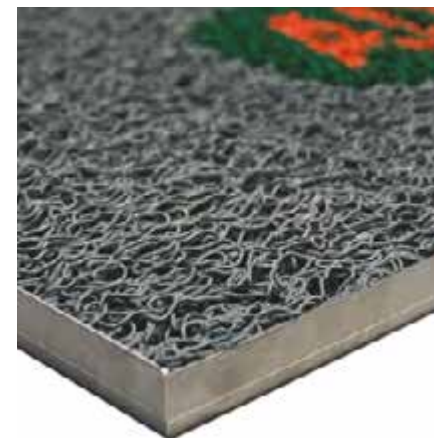

FINISHES OPTIONS

WITHOUT RAMP