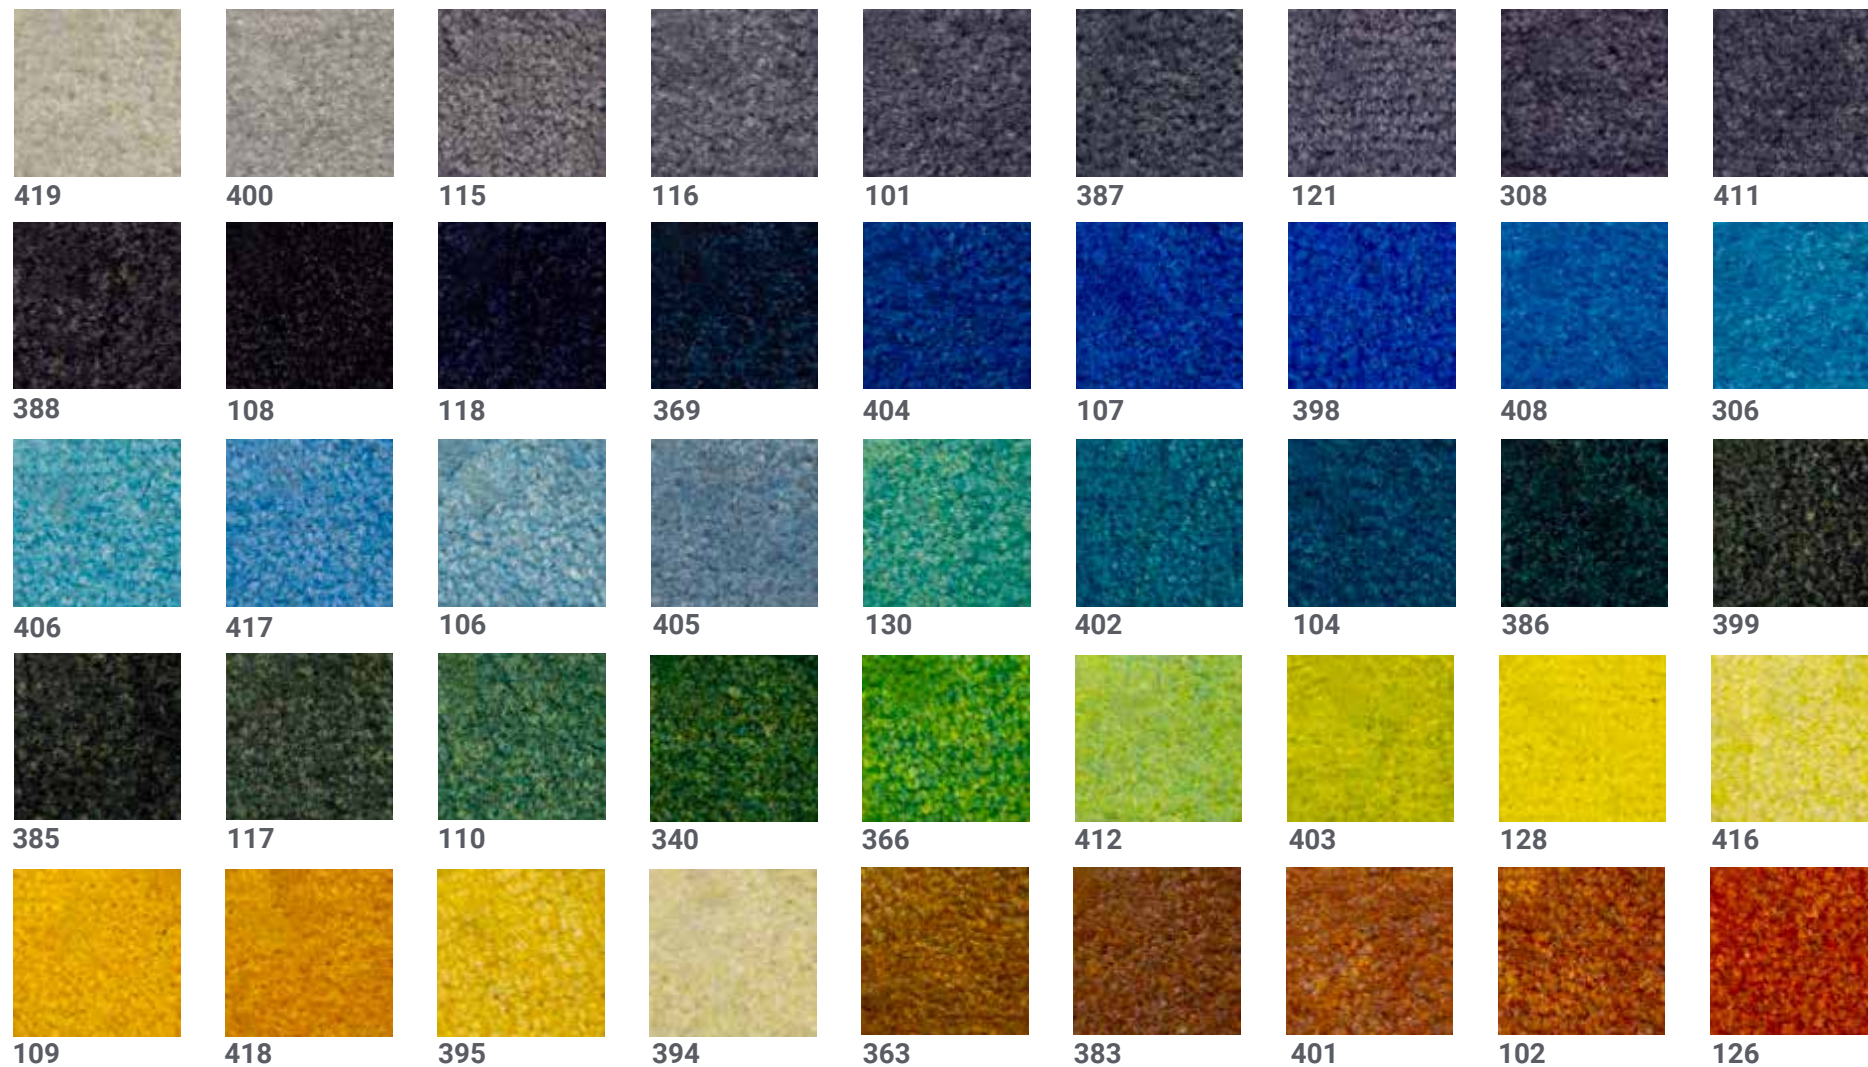

- ✓ Daily and long-lasting
- ✓ Extremely durable materials
- ✓ Wide range of colors

COLOUR OPTIONS

Choice of 130 colors for base color and print colors of the carpet.

COLOUR OPTIONS

Choice of 130 colors for base color and print colors of the carpet.

COLOUR OPTIONS

Choice of 16 colours for the base colour and carpet printing colours.

WHITE 1

BEIGE 2

LIGHT GREY 4

DARK GREY 13

BLACK 16

BROWN 12