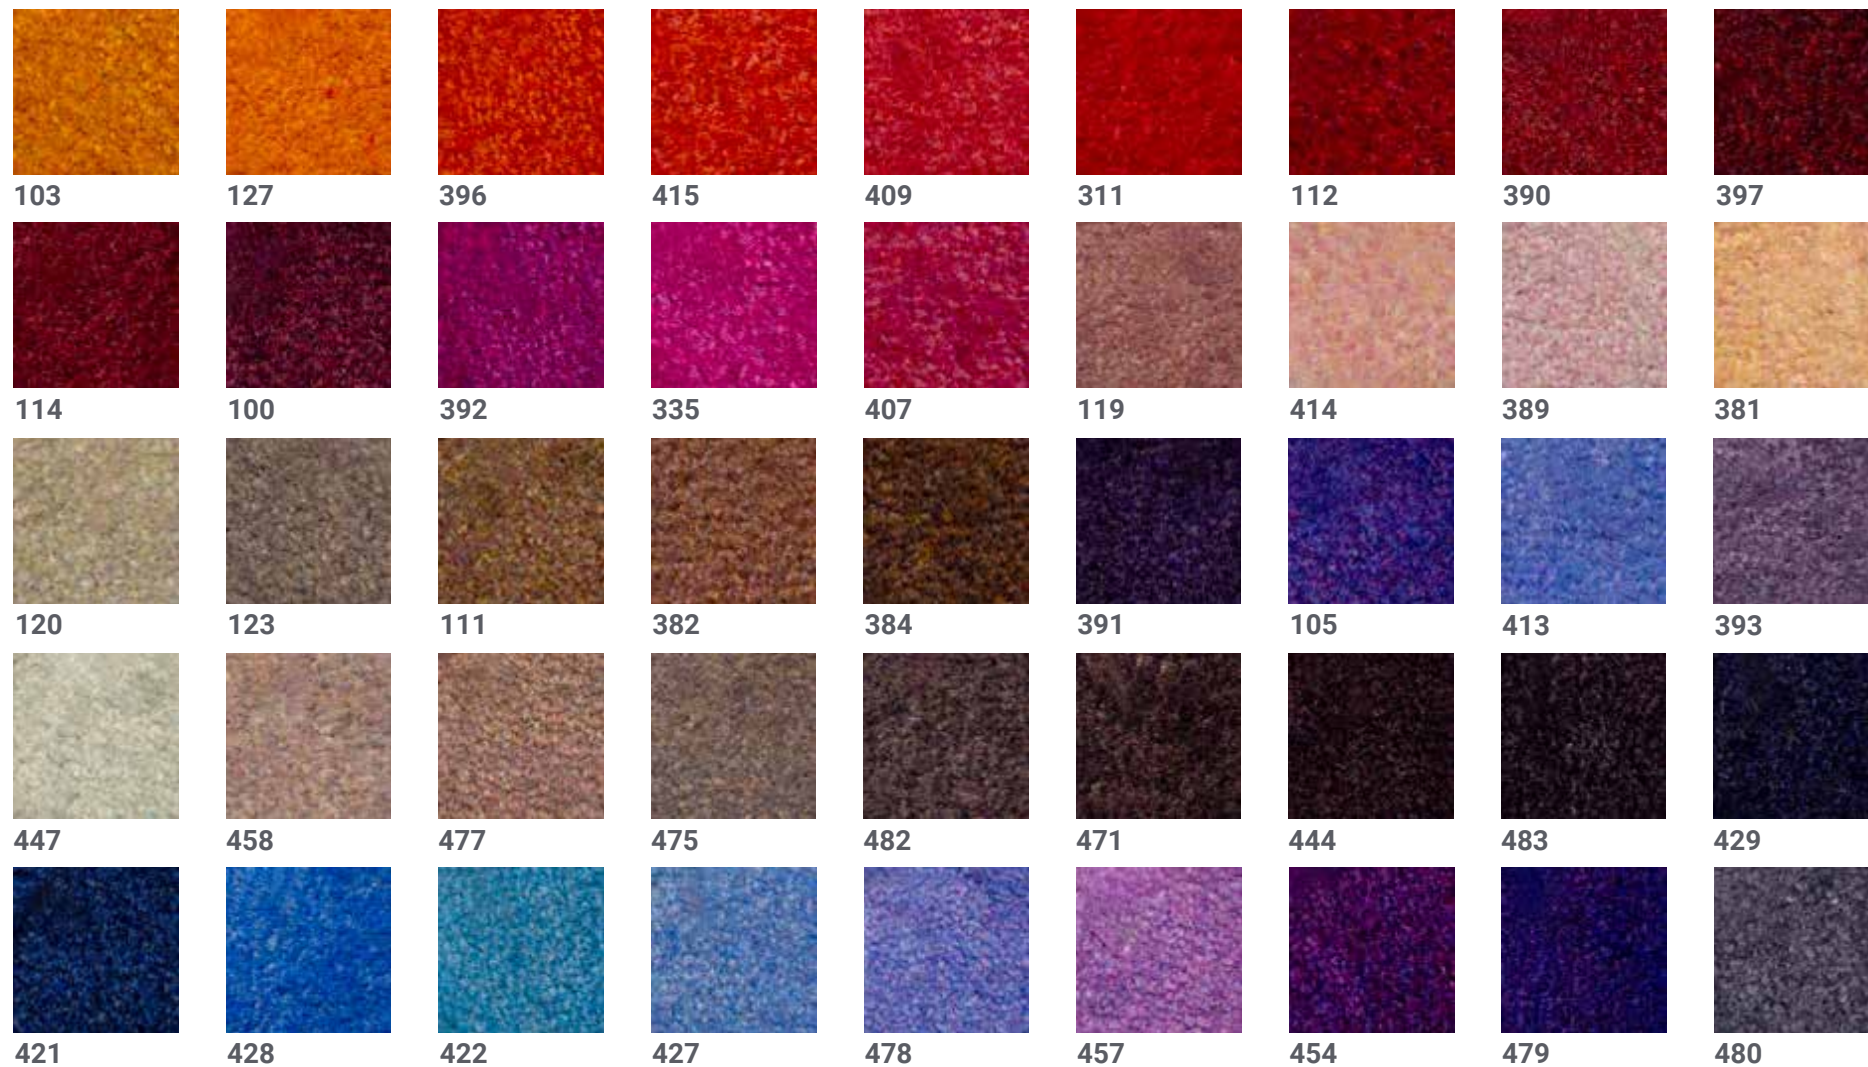

- ✓ Daily and long-lasting
- ✓ Extremely durable materials
- ✓ Wide range of colors

COLOUR OPTIONS

Choice of 130 colors for base color and print colors of the carpet.

COLOUR OPTIONS

Choice of 130 colors for base color and print colors of the carpet.