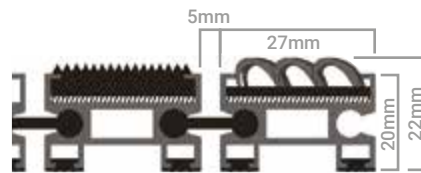

The solution for professionals with special requirements.

ARIS 17mm / DIAS 22mm

Aluminum carpet: the solution for professionals with special requirements

ARIS 17mm

DIAS 22mm

Ideal for high traffic areas

USE