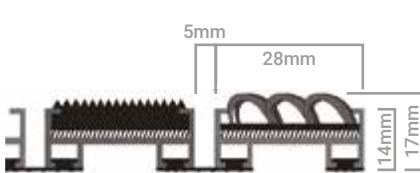

The solution for professionals with special requirements.

ARIS 17mm / DIAS 22mm

Aluminum carpet: the solution for professionals with special requirements

ARIS 17mm

DIAS 22mm

Ideal for high traffic areas

USE