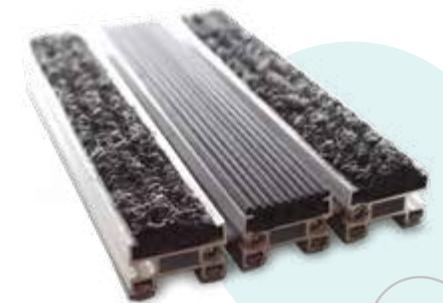

DIAS 22mm

- ✓ Daily and long-lasting
- ✓ Extremely durable materials