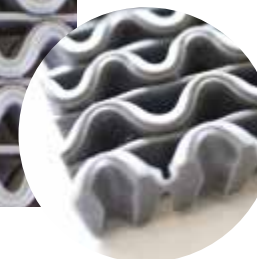

DIMENSIONS / PRICES

HEIGHT	WIDTH	PRICE PER METER (€)
5mm	120cm	96,00
11mm	90cm	150,00

Possibility of installing perimeter finishing trim

FINISHES

WIDTH	ROLL	PRICE PER METER (€)
2,5cm	25m	8,00
3,5cm	20m	10,00

* Prices do not include VAT

* Custom sizes available on request

* Prices may be adjusted due to supplier changes.

THICKNESS OPTIONS

5mm