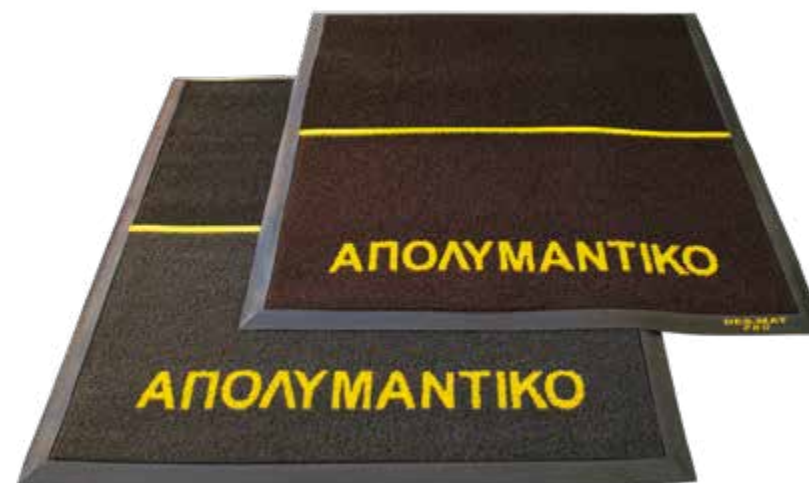

DEMI MAT

The Demi Mat indoor-use mat is made with a dual-fibre weaving technology to combine dust and moisture retention. It is highly durable, non-slip, and fits in the second inner slot of the base.